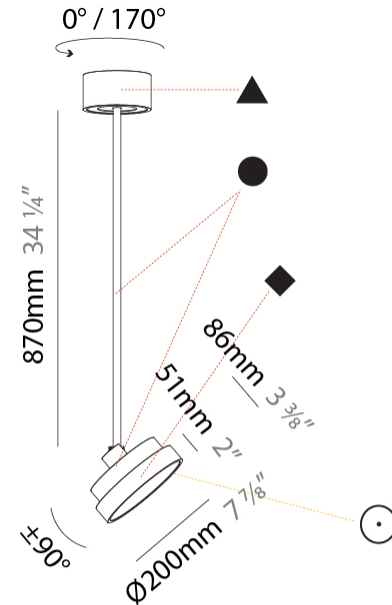

GENERAL

Series: Sign Diva Flex
Subseries: Sign Diva Flex
Brand: Prolicht
Division: Architectural
Mounting Type: Suspension
Mounting Location: Ceiling
Subcategory: Pendant

PHYSICAL

Shape: Round
Diameter (mm): 200
Diameter (in): 7 7/8
Height (mm): 870
Depth (mm): 86
Height (in): 34 1/4
Depth (in): 3 3/8
Light Distribution: Adjustable / Direct
Weight (kg): 2.007
Weight (lbs): 4.42
Diffuser: PMMA - Opal / Micro-Prism / Sparkling Secret / Vintage Industrial
Fixture Finish: SSR / BKV / CWI / CRY / HAB / LAG / UFT / ITA / RUA / RUR / MIC / FTG / MYG / TWT / LOD / PUS / FRO / FUP / KIA / POP / BLS / SPG / MEY / GOH / GUM / CHC / COM / ABZ / JAG / OBR / MOS / ROR
Fixture Material: Extruded Aluminum / Steel

ELECTRICAL

Lamp Type: LED (Zhaga Standard)
Input Wattage (W): 12.1
Total Output Wattage (W): 11
Dimming: Tri-Mode (Non-Dimming and Phase Dimming (120Vac only) and 0-10V Dimming)
Driver Included: Yes
Driver Location: Integrated
Driver Type: Constant Current - Universal
Driver Class: Class 2
Input Voltage (V): 120 - 277
Constant Current (MA): 350

LED

Color Temperature (*K): 2700 / 3000 / 3500 / 4000
Max. Delivered Lumen (lm): 836 / 895 / 902 / 921
Nominal Lumen (lm): 1280 / 1370 / 1382 / 1410
CRI: >90 CRI
Lamp Life (hrs): 50000

OPTICAL

Adjustability: Rotational 170°; Tilt 90°

RATINGS AND CERTIFICATIONS

Certified By: Certified for North American Standards
IP rating: IP20