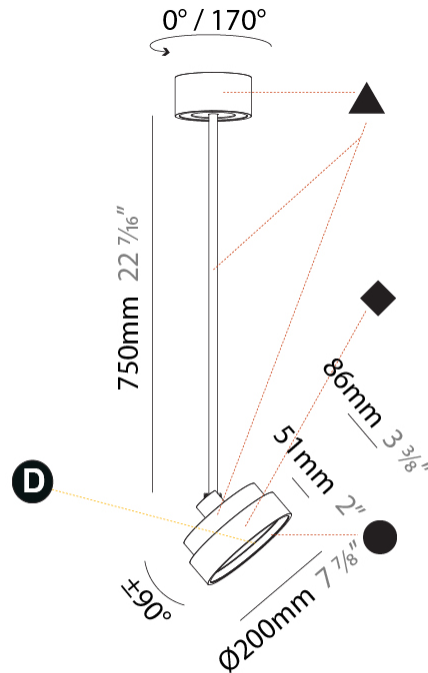

GENERAL

Series: Sign Diva Flex
Subseries: Sign Diva Flex Korona
Brand: Prolicht
Division: Architectural
Mounting Type: Suspension
Mounting Location: Ceiling
Subcategory: Pendant

PHYSICAL

Shape: Round
Diameter (mm): 200
Diameter (in): 7 7/8
Height (mm): 870
Height (in): 34 1/4
Light Distribution: Adjustable / Direct
Weight (kg): 2.007
Weight (lbs): 4.42
Diffuser: PMMA - Opal / Micro-Prism / Sparkling Secret / Vintage Industrial
Fixture Finish: SSR / BKV / CWI / CRY / HAB / LAG / UFT / ITA / RUA / RUR / MIC / FTG / MYG / TWT / LOD / PUS / FRO / FUP / KIA / POP / BLS / SPG / MEY / GOH / GUM / CHC / COM / ABZ / JAG / OBR / MOS / ROR
Fixture Material: Extruded Aluminum / Steel

ELECTRICAL

Lamp Type: LED (Zhaga Standard)
Input Wattage (W): 12.1
Total Output Wattage (W): 11
Dimming: Tri-Mode (Non-Dimming and Phase Dimming (120Vac only) and 0-10V Dimming)
Driver Included: Yes
Driver Location: Integrated
Driver Type: Constant Current - Universal
Driver Class: Class 2
Input Voltage (V): 120 - 277
Constant Current (MA): 350

LED

Color Temperature (°K): 2700 / 3000 / 3500 / 4000
Max. Delivered Lumen (lm): 836 / 895 / 903 / 921
Nominal Lumen (lm): 1280 / 1370 / 1382 / 1410
CRI: >90 CRI
Lamp Life (hrs): 50000

OPTICAL

Adjustability: Rotational 170°; Tilt 90°

RATINGS AND CERTIFICATIONS

Certified By: Certified for North American Standards
IP rating: IP20