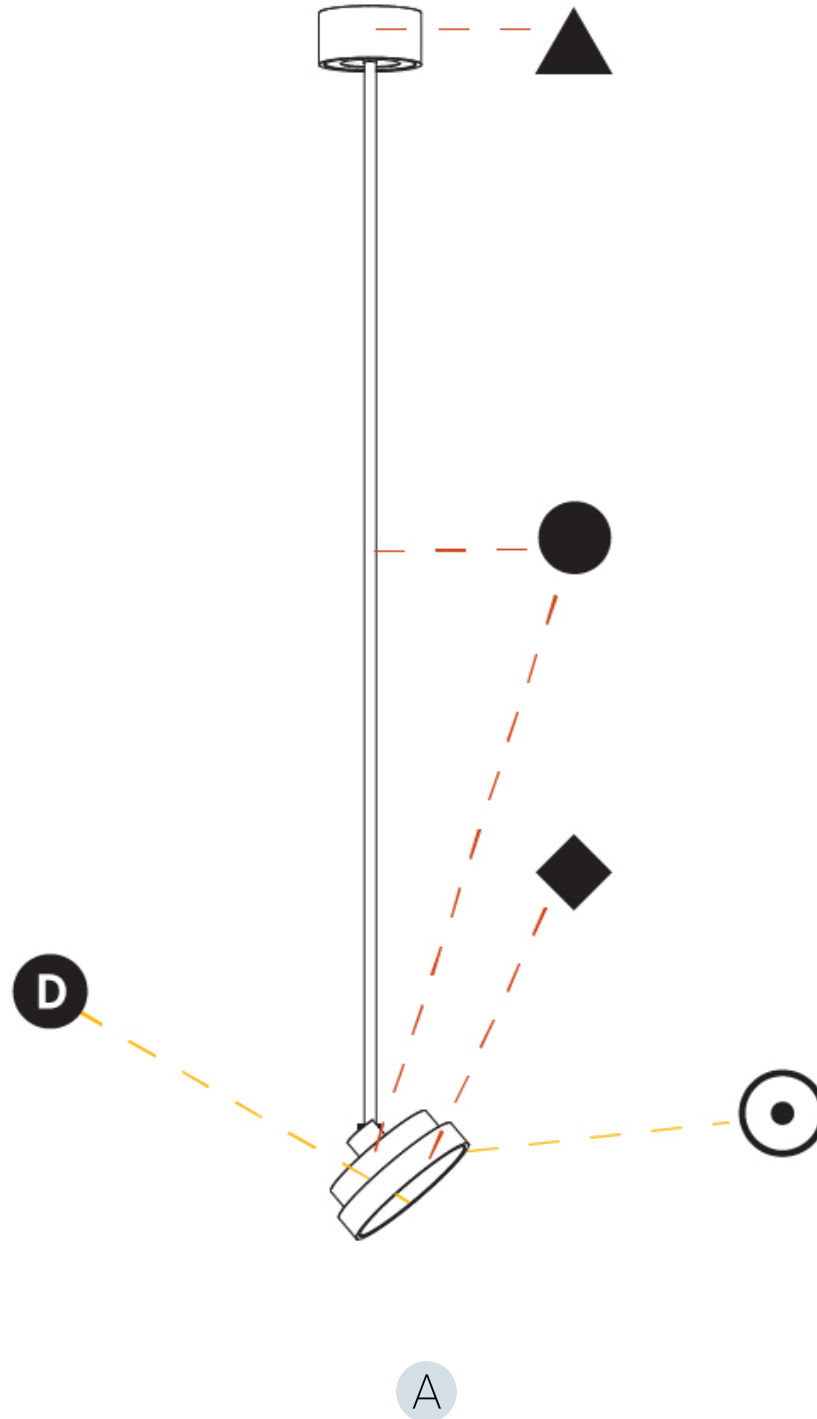

SIGN DIVA FLEX SUSPENSION

A30852-

PROJECT
TYPE
SPECIFIER
QUANTITY
DATE