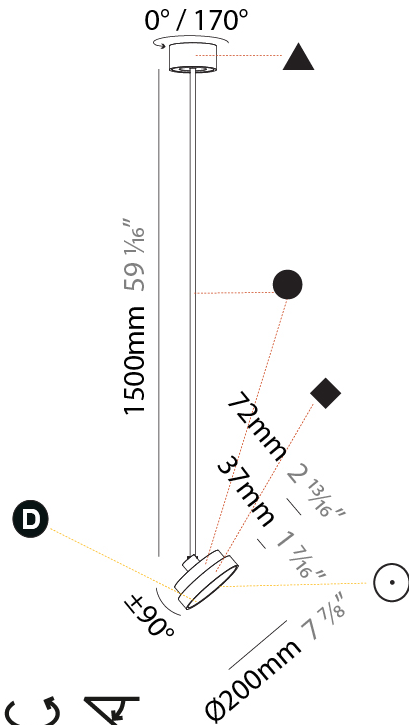

GENERAL

Series: Sign Diva Flex
Subseries: Sign Diva Flex
Brand: Prolicht
Division: Architectural
Mounting Type: Suspension
Mounting Location: Ceiling
Subcategory: Pendant

PHYSICAL

Shape: Round
Diameter (mm): 200
Diameter (in): 7 7/8
Height (mm): 1620
Height (in): 63 3/4
Light Distribution: Adjustable / Direct
Weight (kg): 2.007
Weight (lbs): 4.42
Diffuser: PMMA - Opal / Micro-Prism / Sparkling Secret / Vintage Industrial
Fixture Finish: SSR / BKV / CWI / CRY / HAB / LAG / UFT / ITA / RUA / RUR / MIC / FTG / MYG / TWT / LOD / PUS / FRO / FUP / KIA / POP / BLS / SPG / MEY / GOH / GUM / CHC / COM / ABZ / JAG / OBR / MOS / ROR
Fixture Material: Extruded Aluminum / Steel

ELECTRICAL

Lamp Type: LED (Zhaga Standard)
Input Wattage (W): 12.1
Total Output Wattage (W): 11
Dimming: Tri-Mode (Non-Dimming and Phase Dimming (120Vac only) and 0-10V Dimming)
Driver Included: Yes
Driver Location: Integrated
Driver Type: Constant Current - Universal
Driver Class: Class 2
Input Voltage (V): 120 - 277
Constant Current (MA): 350

LED

Color Temperature (°K): 2700 / 3000 / 3500 / 4000
Max. Delivered Lumen (lm): 836 / 895 / 902 / 921
Nominal Lumen (lm): 1280 / 1370 / 1382 / 1410
CRI: >90 CRI
Lamp Life (hrs): 50000

OPTICAL

Adjustability: Rotational 170°, Tilt 90°

RATINGS AND CERTIFICATIONS

Certified By: Certified for North American Standards
IP rating: IP20